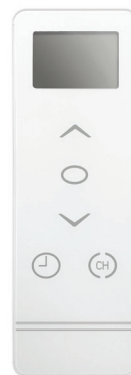

TDBU external battery on shades under 36"

Charging port on back of headrail

5 channel remote available in black & white

6 channel timer remote

top down / bottom up remote