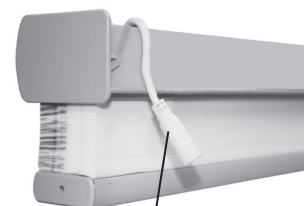

Charging port on back of headrail