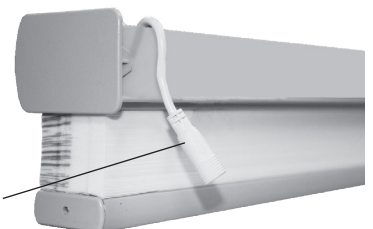

Simplicity

RECHARGEABLE MOTORIZATION

Affordable Pricing • Rechargeable Convenience

Cellular • Roller • Flat Roman Shades • Woven Woods • Twinlight

- Rechargeable battery is concealed in headrail — no external battery wand required
- Programmable Favorites position
- 500 expected up/down cycles per charge; average 6-12 months between charges
- 5 Channel remote and 6 channel remote with built-in timer function
- 5-Year warranty on motor
- Save up to 45% over LT32, R28, or PowerLift motorization systems

6 Channel
Timer Remote

5 Channel Remote
(white or black)

Smart controller

Charging Port

SIMPLICITY SIZE CONSIDERATIONS

Product	Size Up to	
Cellular Shades	120" x 96"	Varies by pattern
Roller Shades	96" x 96"	Varies by pattern
Twinlight	108" x 96"	Light Filtering patterns
	96" x 86"	Blackout patterns
Woven Woods	37 sq ft	No liner
	30 sq ft	With liner
	(Some patterns have additional size restrictions)	
Roman Shades	37 sq ft	Flat fold only