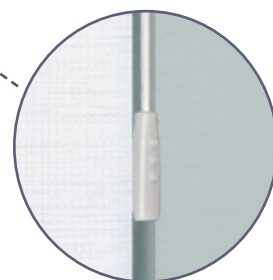

ROLLER SHADES *collection*

PowerWand™

SIMPLE, AFFORDABLE, MOTORIZATION

*Available for Roller Shades &
TwinLight Transitional Shades*

- Battery-operated. Rechargeable battery is concealed inside the roller tube.
- Portable charger for quick recharge. Plugs directly into the back of wand control.
- Power shades from 18" to 108" wide and up to 120" long. Varies by pattern.
- Programmable favorites position.
- Average 6 months use between charges.
- Available in white or black.