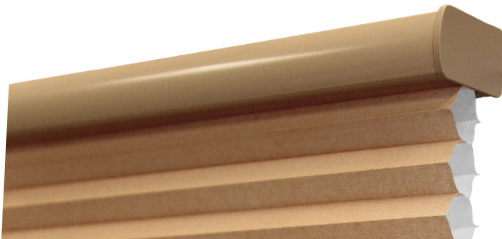

#### Contoured Headrail

- Used for Cordless, Smooth Lift and Motorized shades
- Paired with matching standard bottomrail
- Available as fabric wrapped

### Fabric Wrapped Rails

Soften the rail appearance by wrapping the head and bottom rails with a color-matched fabric.

- Rails will be white to the street side
  - Not available with all fabric styles
  - Standard and Contour rails will have clear endcaps when fabric wrapped.
- Lift & Lock have color coordinated endcaps and handle when fabric wrapped.