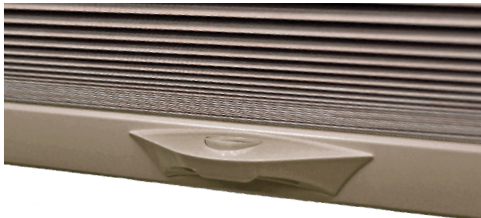

### Deluxe Rails

#### Standard Headrail and Bottomrail

- Heavy duty, low profile aluminum rail
- Streamlined integrated cord lock
- Available as fabric wrapped

#### Contoured Headrail

- Used for Cordless, Smooth Lift and Motorized shades
- Paired with matching standard bottomrail
- Available as fabric wrapped